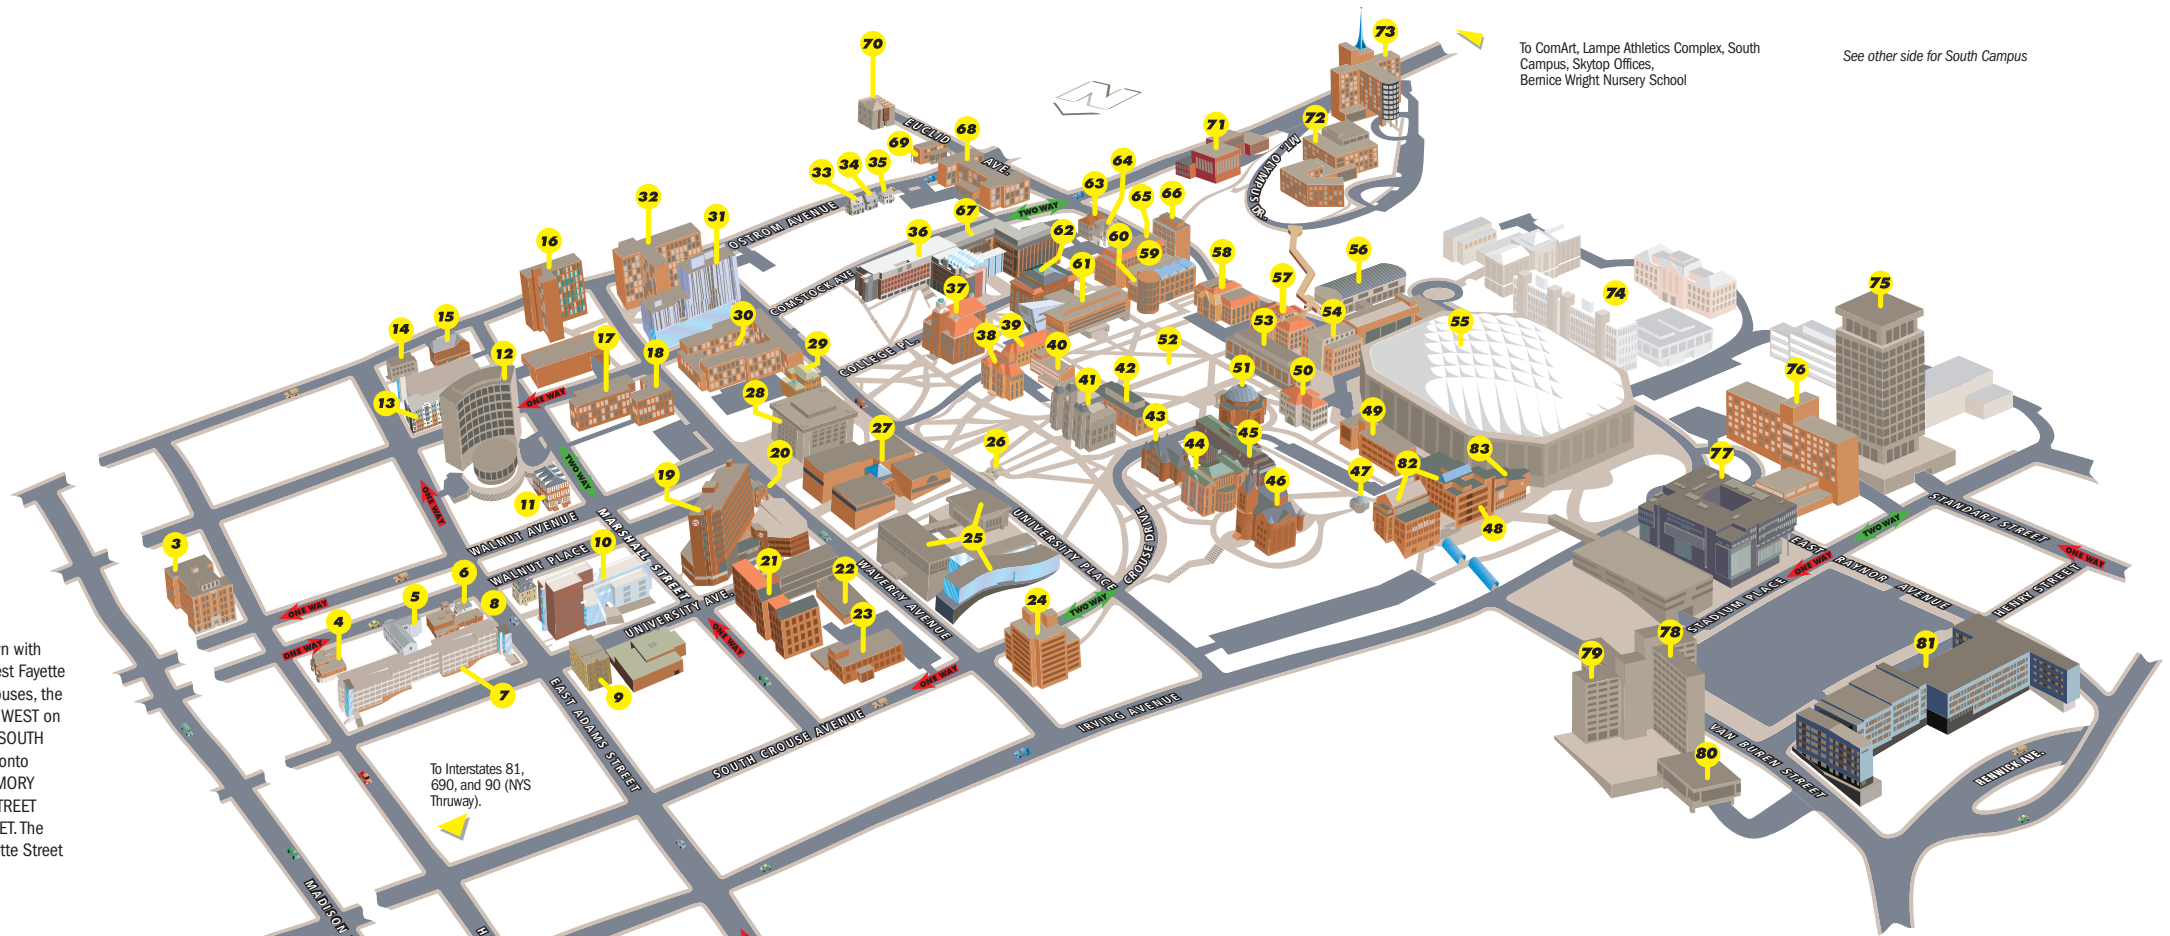

To ComArt, Lampe Athletics Complex, South Campus, Skytop Offices, Bemice Wright Nursery School

See other side for South Campus

**DIRECTIONS TO THE NANCY CANTOR WAREHOUSE**

Syracuse University extends to downtown with the Nancy Cantor Warehouse at 350 West Fayette Street. Served by frequent free shuttle buses, the Warehouse can be reached by traveling WEST on HARRISON STREET, turning RIGHT onto SOUTH SALINA STREET and then taking a LEFT onto JEFFERSON STREET. Curve RIGHT at ARMORY circle, taking a RIGHT onto FRANKLIN STREET and then LEFT onto WEST FAYETTE STREET. The Warehouse is at the corner of West Fayette Street and West Street.

To Interstates 81, 690, and 90 (NYS Thruway).

From Downtown Syracuse, Interstates 81, 690, and 90 (NYS Thruway)

**MAIN CAMPUS**

**SYRACUSE UNIVERSITY**

MAP ILLUSTRATION: DARRIN SANESKI, USED WITH PERMISSION FROM SYRACUSE MEDIA GROUP  
SEPTEMBER 2015

- DellPlain Hall 32
- Dineen Hall, College of Law 77
- Eggers Hall 45
- Ernie Davis Residence Hall and Dining Center 31
- Falk College of Sport and Human Dynamics 82
- Flanagan Gymnasium 56
- Flint Hall and Graham Dining Center 72
- Grant Auditorium 83
- Goldstein Alumni and Faculty Center 29
- Hall of Languages, The College of Arts and Sciences 41
- Haven Hall 12
- H.B. Crouse Hall 42
- Hendricks Chapel 51
- Heroy Geology Laboratory 49
- Hinds Hall, School of Information Studies 40
- Holden Observatory 47
- Hoople Building 23
- Huntington Hall, School of Education, Office of Disability Services 21
- Institutional Research and Assessment 14
- Kenneth A. Shaw Quadrangle (The Quad) 52
- Kimmel Hall and Food Court 17
- Lawrinson Hall 75